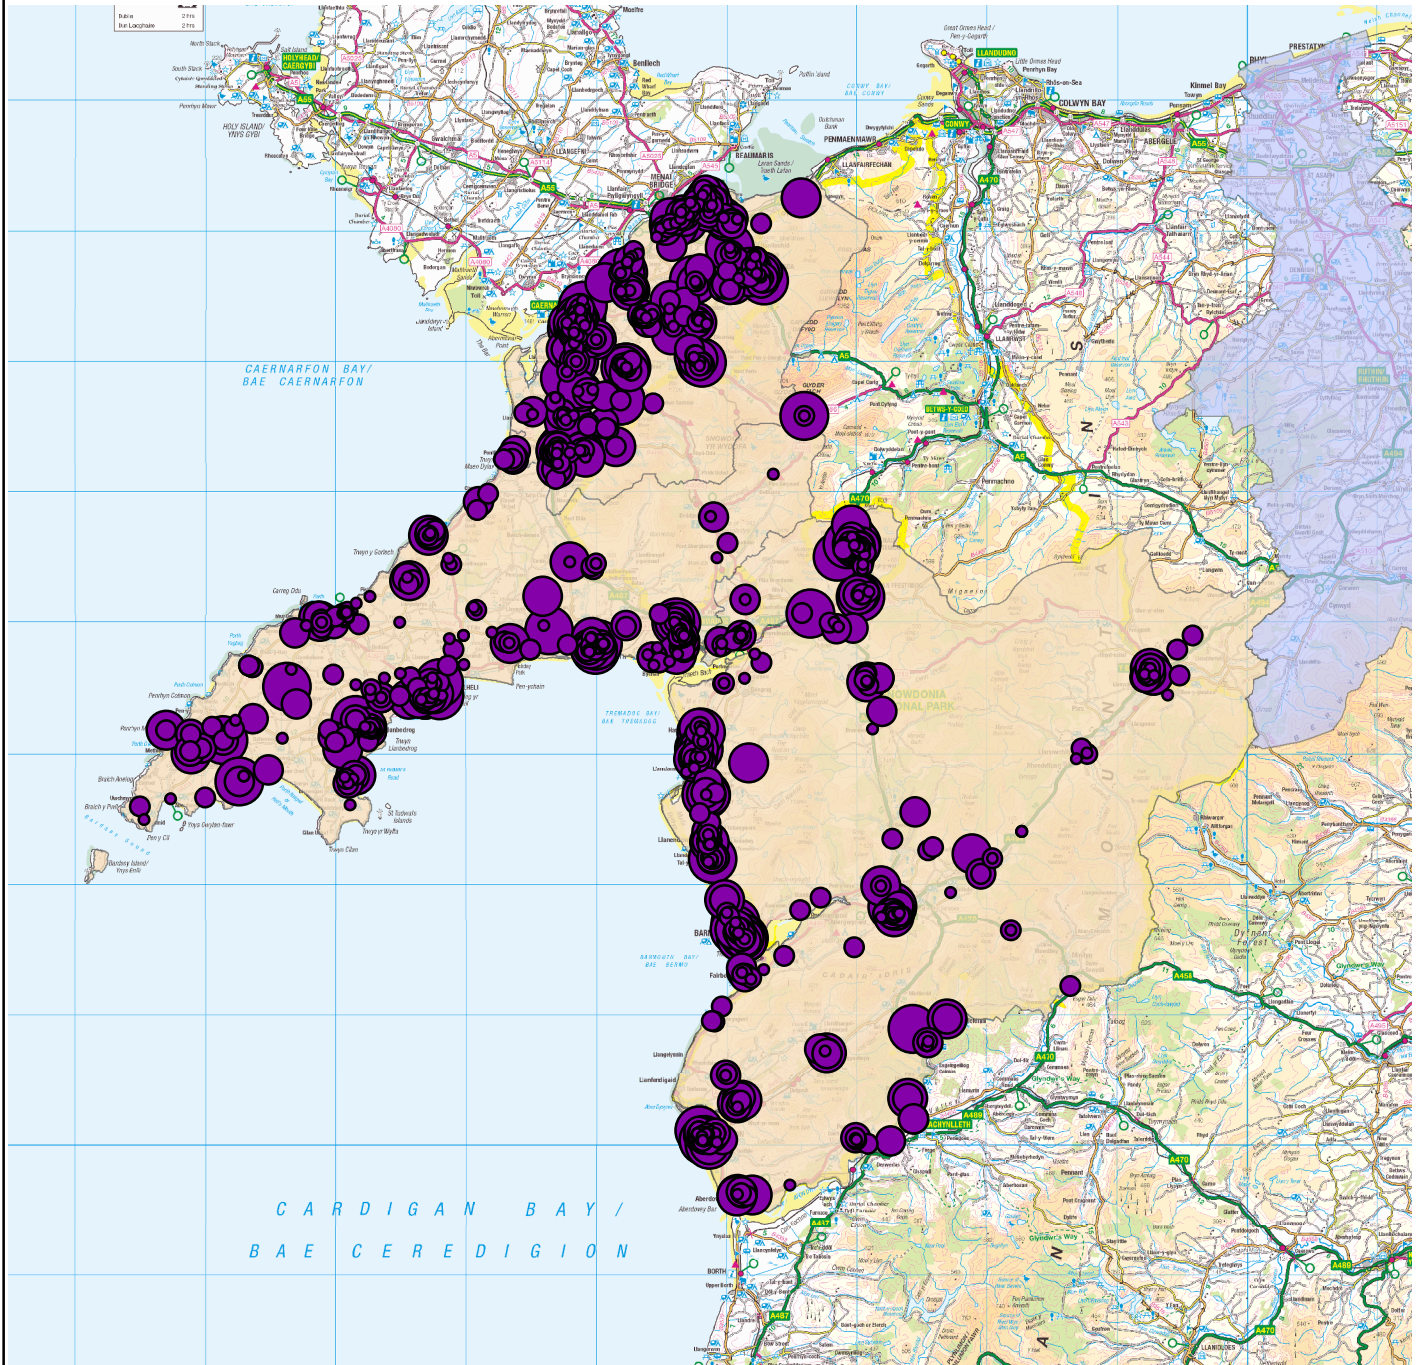

Darpariaeth Gofal Cartref yng Ngwynedd - Mehefin 2013

Domiciliary Care in Gwynedd - June 2013

Allwedd

Gofal Cartref

Oriau Gofal Cartref

- 0 - 4.9
- 5 - 9.99
- 10 - 14.99
- 15 - 19.99
- 20 +